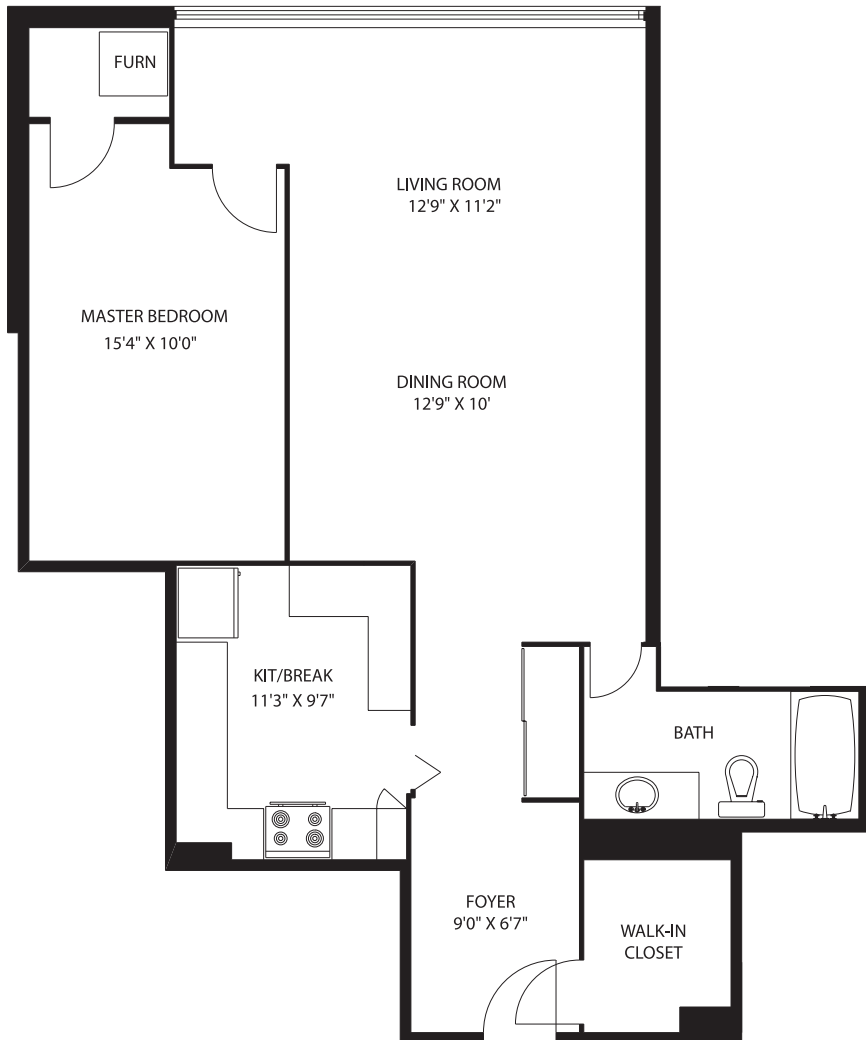

# Fairways

This suite features:

- open concept living/dining area
- large foyer to welcome your guests
- abundant closet and storage space
- L-shaped kitchen with breakfast nook
- one bedroom
- one full bathroom
- approximately 865 square feet

Typical Floor Layout. Room sizes and specifications may vary.  
Suites may be altered or different than shown.