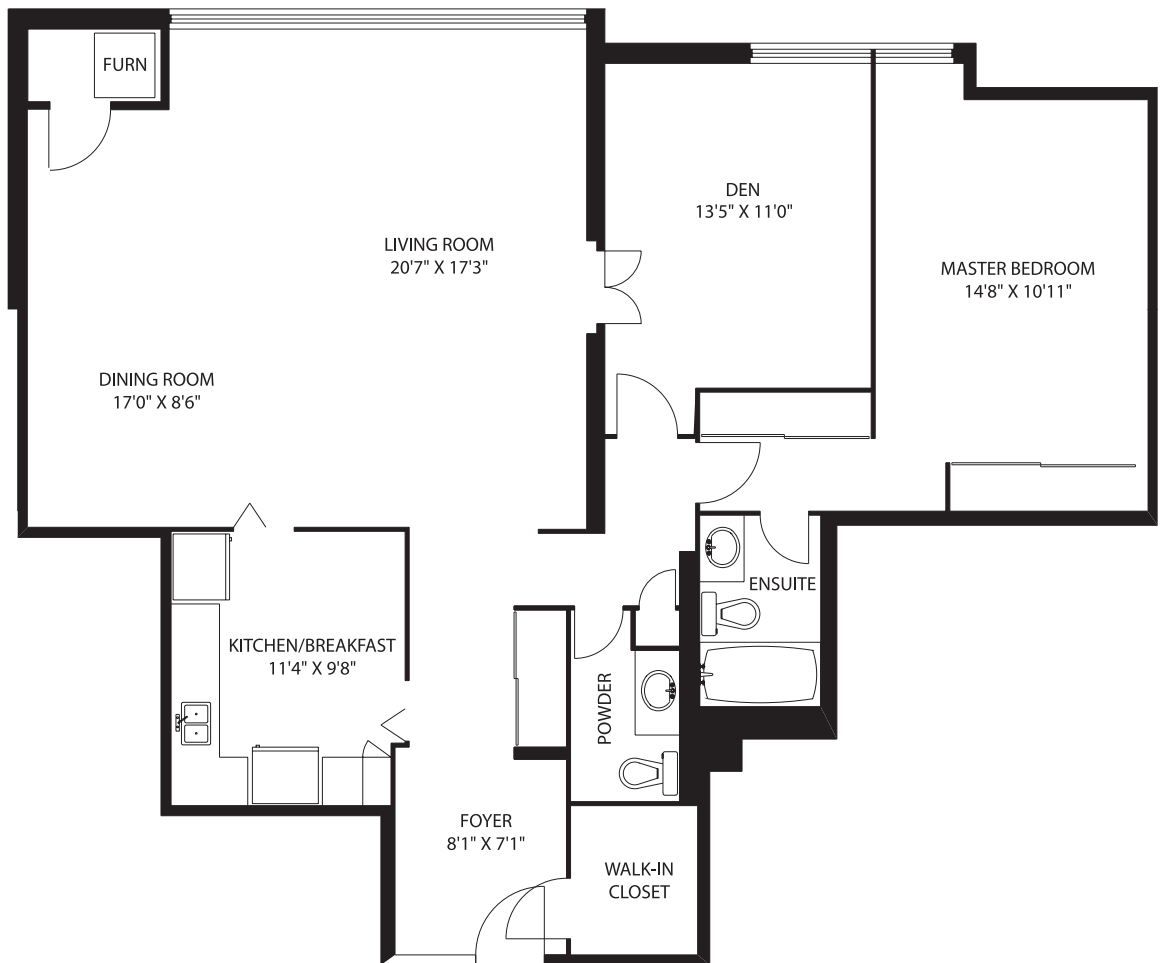

The Sussex

Fairways

This suite features:

- open concept living/dining area with a panoramic view of Lake Ontario
- large foyer to welcome your guests
- abundant closet and storage space
- one bathroom with powder room
- one bedroom plus den
- L-shaped kitchen with breakfast nook
- approximately 1385 square feet

Typical Floor Layout. Room sizes and specifications may vary.
Suites may be altered or different than shown.